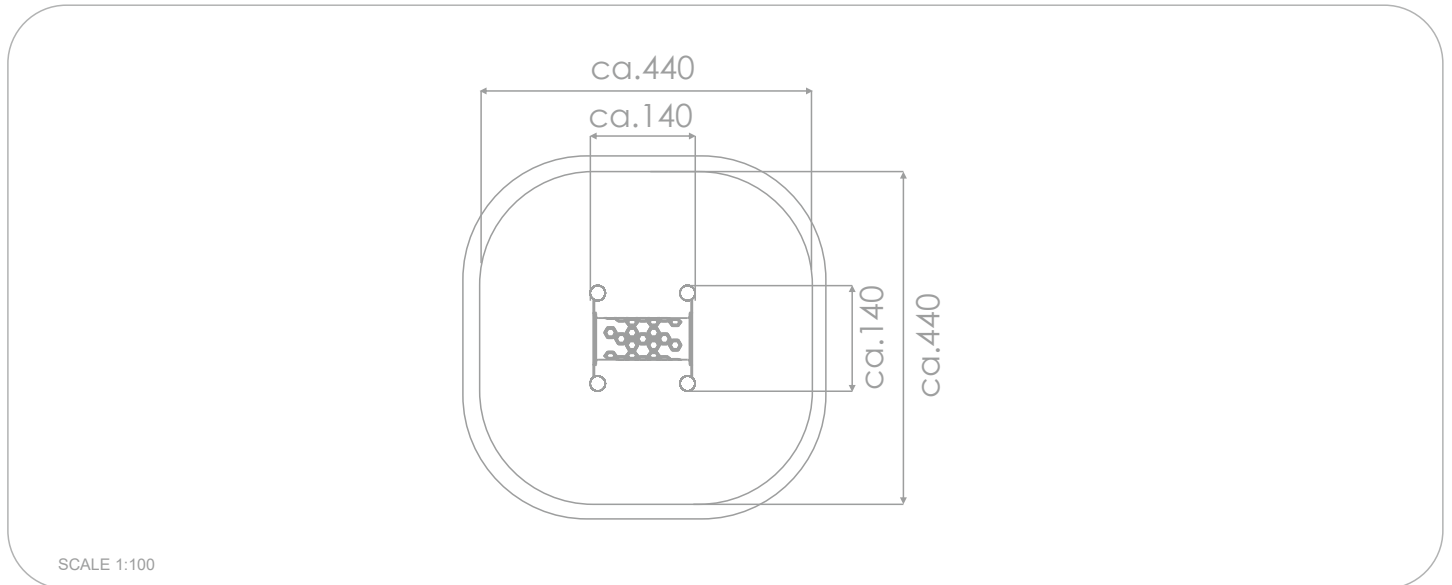

INFORMATION ABOUT THE PRODUCT

Dimensions	ca. 140 x 140 cm
Safety zone	ca. 440 x 440 cm
Overall height	ca. 120 cm
Free fall height	ca. 96 cm
Amount of users	2 persons
Product complies with EN 1176-1:2017-12	YES
Availability of spare parts	YES
Age range	3-12
<small>According to EN 1176-1:2017-12 norm, the product requires applying a safety surface according to the product's free fall height.</small>	

Visualisation is for reference only,  
actual appearance may vary.

MATERIALS:

<p>NATURAL ROBINIA WOOD</p> 	<p>TUBE MADE OF LDPE POLYETHYLENE ROTATIONALLY MOLDED WITH THE INNER DIAMETER OF 53,3 CM AND THE LENGTH OF 125 CM</p> 
----------------------------------------------------------------------------------------------------------------	-----------------------------------------------------------------------------------------------------------------------------------------------------------------------------------------------------------